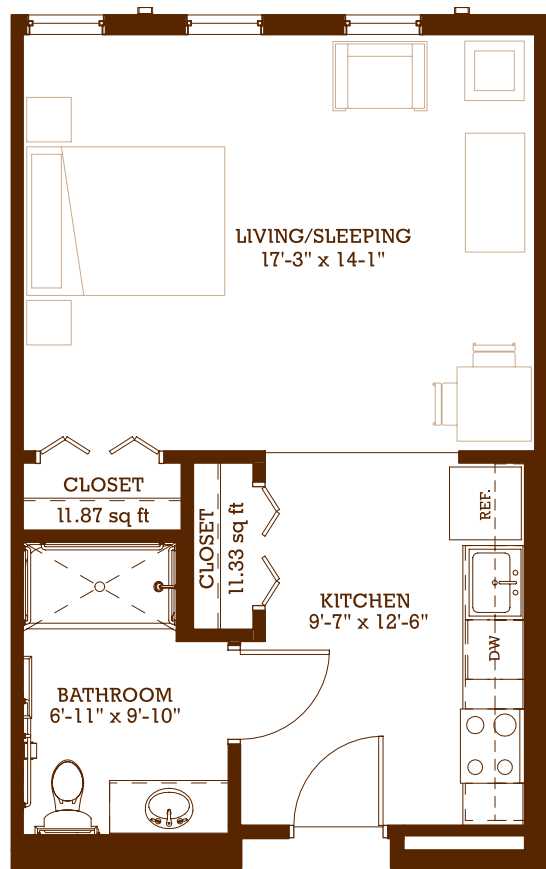

## Wooddale 5

1 BED / 1 BATH • 588 square feet

## Meadowbrook 1

STUDIO • 468 square feet

## Meadowbrook 2

STUDIO • 468 square feet

## Meadowbrook 3

STUDIO • 566 square feet