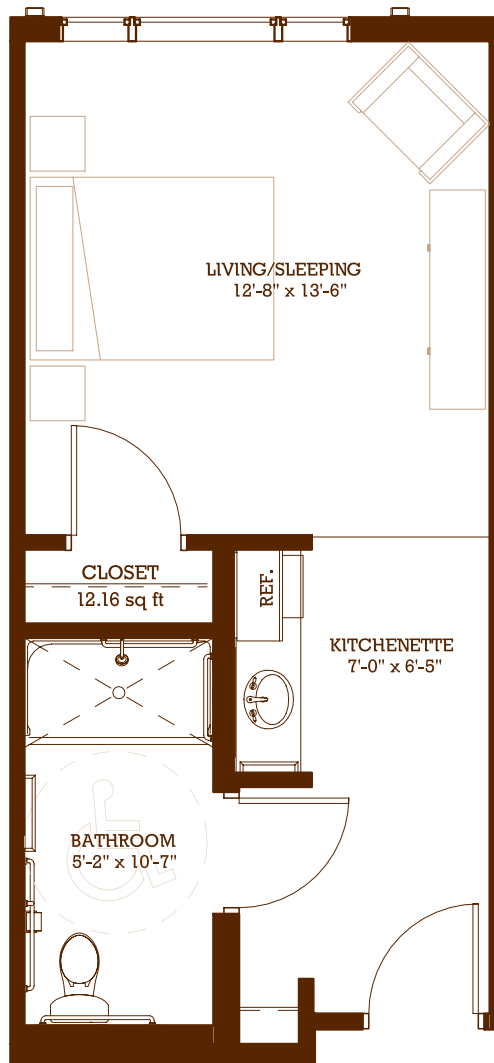

Wooddale 7

1 BED / 1 BATH • 681 square feet

Wooddale 8

1 BED / 1 BATH • 558 square feet

TOWERLIGHT

on Wooddale Avenue

Wooddale 9

1 BED / 1 BATH • 714 square feet

TOWERLIGHT

on Wooddale Avenue

Blackstone 1

1 BED + DEN / 1 BATH • 842 square feet

TOWERLIGHT

on Wooddale Avenue

Victoria 1

2 BED / 2 BATH • 1085 square feet

TOWERLIGHT

on Wooddale Avenue

Victoria 2

2 BED / 2 BATH • 1171 square feet

TOWERLIGHT

on Wooddale Avenue

Victoria 3

2 BED / 2 BATH • 1039 square feet

TOWERLIGHT

on Wooddale Avenue

Victoria 4

2 BED / 1 BATH • 801 square feet

TOWERLIGHT

on Wooddale Avenue

Guest / Care Suite

STUDIO • 387 square feet
