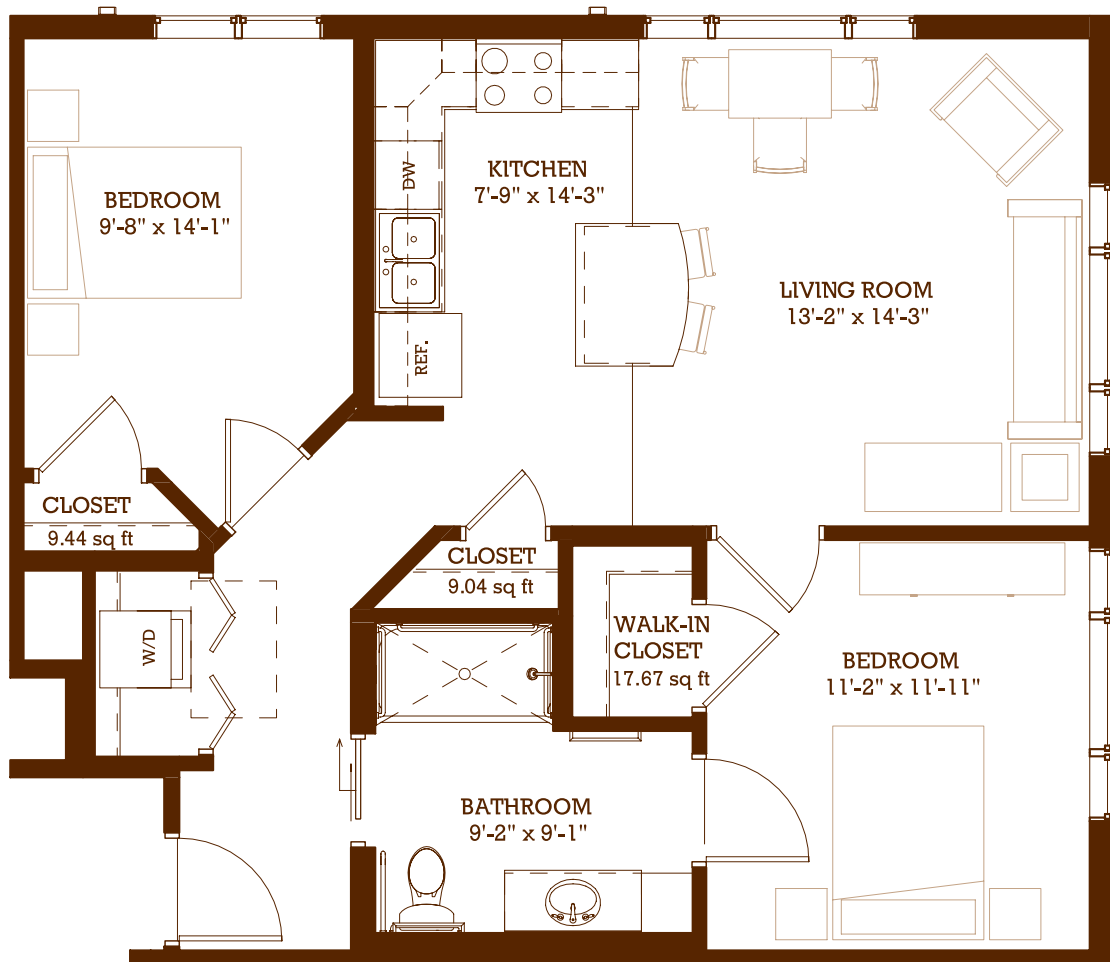

TOWERLIGHT

on Wooddale Avenue

Wooddale 1

1 BED / 1 BATH • 715 square feet

Wooddale 2

1 BED / 1 BATH • 789 square feet

TOWERLIGHT

on Wooddale Avenue

TOWERLIGHT

on Wooddale Avenue

Blackstone 1

1 BED + DEN / 1 BATH • 842 square feet

TOWERLIGHT

on Wooddale Avenue

Victoria 1

2 BED / 2 BATH • 1085 square feet

TOWERLIGHT

on Wooddale Avenue

Victoria 2

2 BED / 2 BATH • 1171 square feet

TOWERLIGHT

on Wooddale Avenue

Victoria 3

2 BED / 2 BATH • 1039 square feet

TOWERLIGHT

on Wooddale Avenue

Victoria 4

2 BED / 1 BATH • 801 square feet

TOWERLIGHT

on Wooddale Avenue

Guest / Care Suite

STUDIO • 387 square feet
