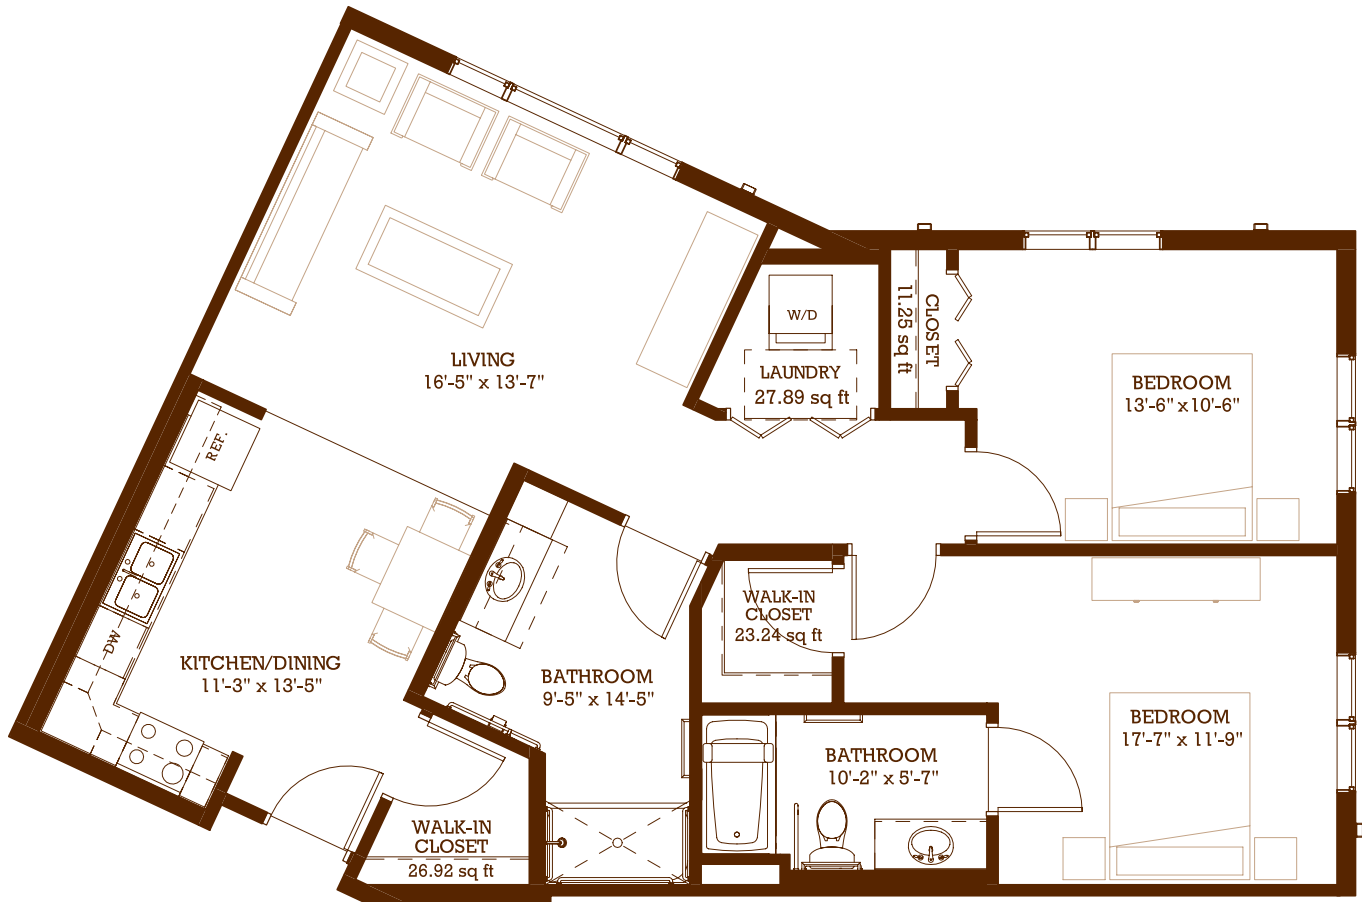

TOWERLIGHT

on Wooddale Avenue

Wooddale 1

1 BED / 1 BATH • 715 square feet

Wooddale 2

1 BED / 1 BATH • 789 square feet

TOWERLIGHT

on Wooddale Avenue

TOWERLIGHT

on Wooddale Avenue

Blackstone 1

1 BED + DEN / 1 BATH • 842 square feet

TOWERLIGHT

on Wooddale Avenue

Victoria 1

2 BED / 2 BATH • 1085 square feet

TOWERLIGHT

on Wooddale Avenue

Victoria 2

2 BED / 2 BATH • 1171 square feet

TOWERLIGHT

on Wooddale Avenue

Victoria 3

2 BED / 2 BATH • 1039 square feet

TOWERLIGHT

on Wooddale Avenue

Victoria 4

2 BED / 1 BATH • 801 square feet

TOWERLIGHT

on Wooddale Avenue

Guest / Care Suite

STUDIO • 387 square feet
