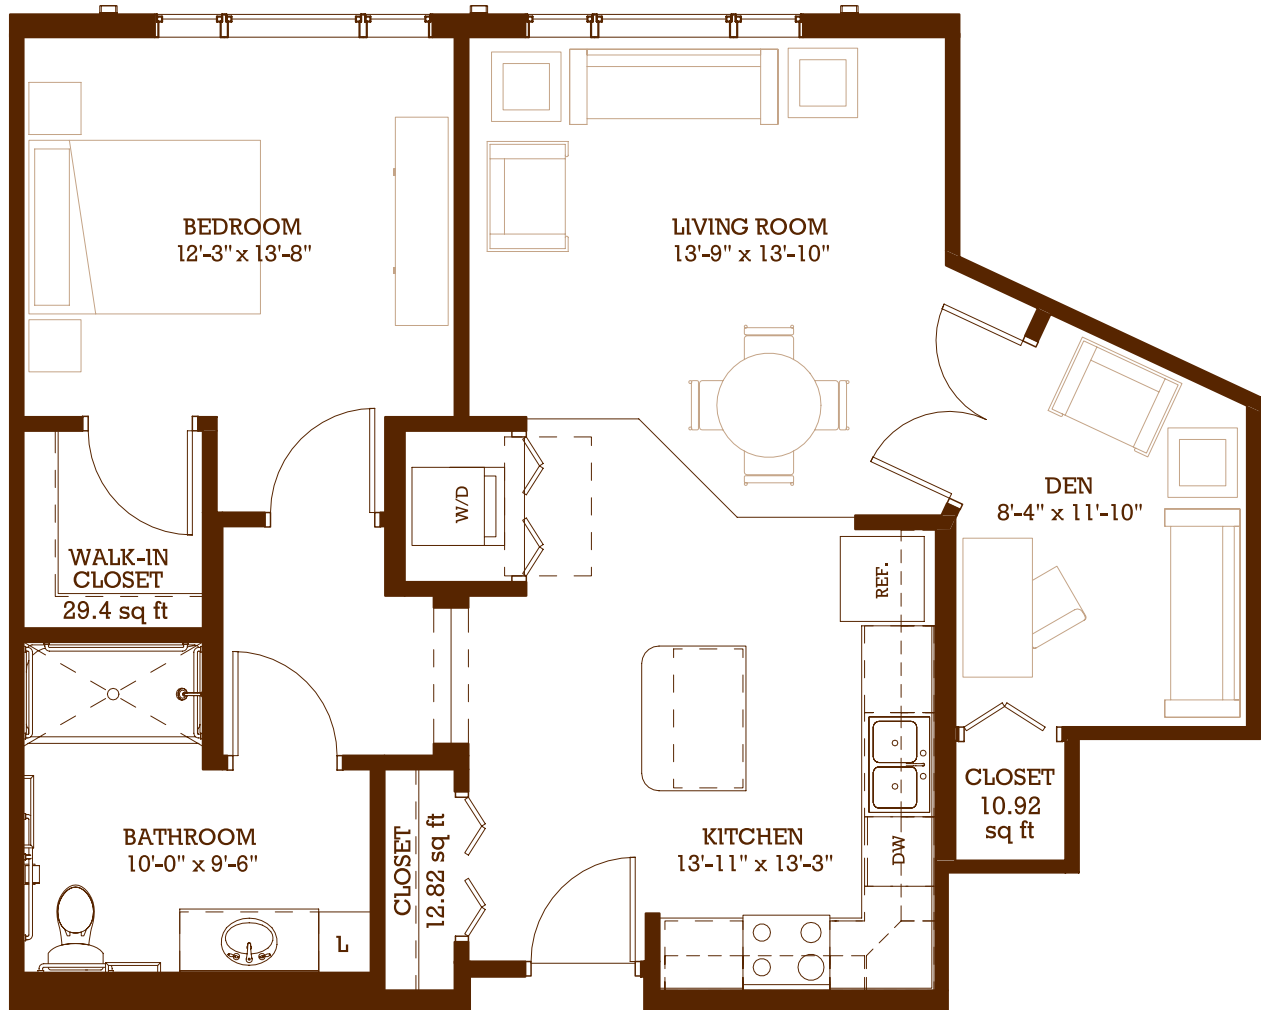

TOWERLIGHT

on Wooddale Avenue

Wooddale 1

1 BED / 1 BATH • 715 square feet

Wooddale 2

1 BED / 1 BATH • 789 square feet

TOWERLIGHT

on Wooddale Avenue

Wooddale 7

1 BED / 1 BATH • 681 square feet

Wooddale 8

1 BED / 1 BATH • 558 square feet

TOWERLIGHT

on Wooddale Avenue

Wooddale 9

1 BED / 1 BATH • 714 square feet

TOWERLIGHT

on Wooddale Avenue

Blackstone 1

1 BED + DEN / 1 BATH • 842 square feet

TOWERLIGHT

on Wooddale Avenue

Victoria 1

2 BED / 2 BATH • 1085 square feet

TOWERLIGHT

on Wooddale Avenue

Victoria 2

2 BED / 2 BATH • 1171 square feet

TOWERLIGHT

on Wooddale Avenue

Victoria 3

2 BED / 2 BATH • 1039 square feet