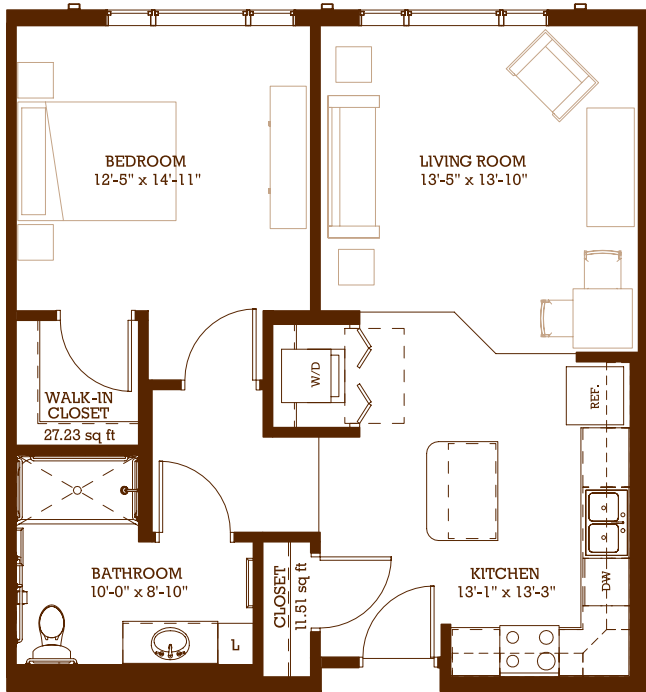

TOWERLIGHT

on Wooddale Avenue

Wooddale 1

1 BED / 1 BATH • 715 square feet

Wooddale 2

1 BED / 1 BATH • 789 square feet

TOWERLIGHT

on Wooddale Avenue

Wooddale 7

1 BED / 1 BATH • 681 square feet

Wooddale 8

1 BED / 1 BATH • 558 square feet

TOWERLIGHT

on Wooddale Avenue

Wooddale 9

1 BED / 1 BATH • 714 square feet

TOWERLIGHT

on Wooddale Avenue

Blackstone 1

1 BED + DEN / 1 BATH • 842 square feet

TOWERLIGHT

on Wooddale Avenue

Victoria 1

2 BED / 2 BATH • 1085 square feet

TOWERLIGHT

on Wooddale Avenue

Victoria 2

2 BED / 2 BATH • 1171 square feet

TOWERLIGHT

on Wooddale Avenue

Victoria 3

2 BED / 2 BATH • 1039 square feet