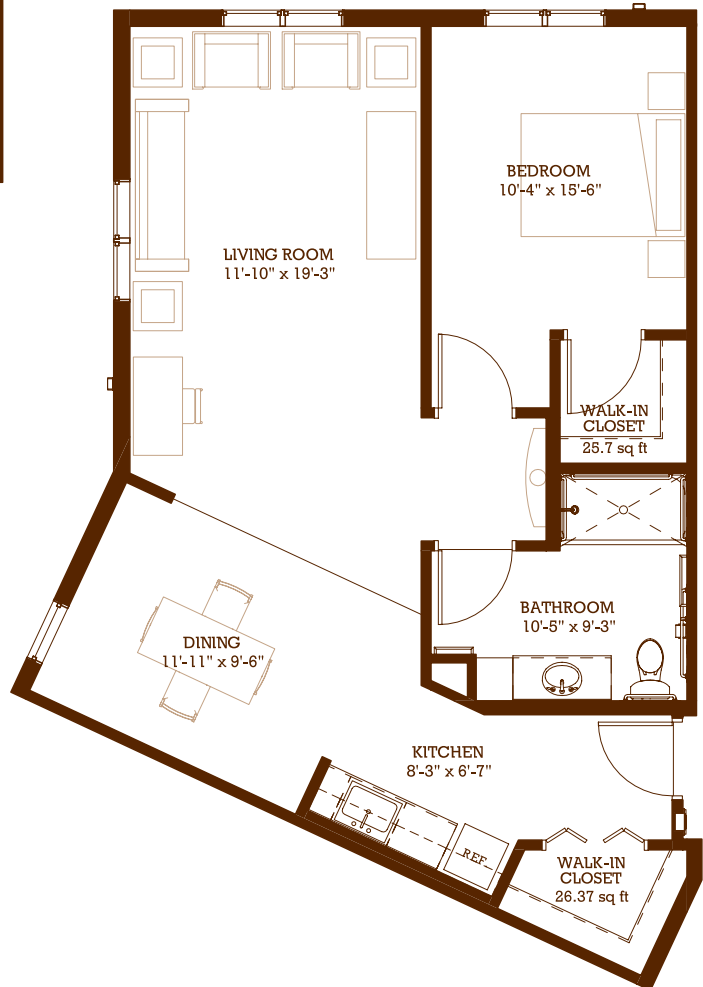

TOWERLIGHT

on Wooddale Avenue

Wooddale 1

1 BED / 1 BATH • 715 square feet

Wooddale 2

1 BED / 1 BATH • 789 square feet

TOWERLIGHT

on Wooddale Avenue

Wooddale 7

1 BED / 1 BATH • 681 square feet

Wooddale 8

1 BED / 1 BATH • 558 square feet

TOWERLIGHT

on Wooddale Avenue

Wooddale 9

1 BED / 1 BATH • 714 square feet

TOWERLIGHT

on Wooddale Avenue

Blackstone 1

1 BED + DEN / 1 BATH • 842 square feet

TOWERLIGHT

on Wooddale Avenue

Victoria 1

2 BED / 2 BATH • 1085 square feet

TOWERLIGHT

on Wooddale Avenue

Victoria 2

2 BED / 2 BATH • 1171 square feet

TOWERLIGHT

on Wooddale Avenue

Victoria 3

2 BED / 2 BATH • 1039 square feet