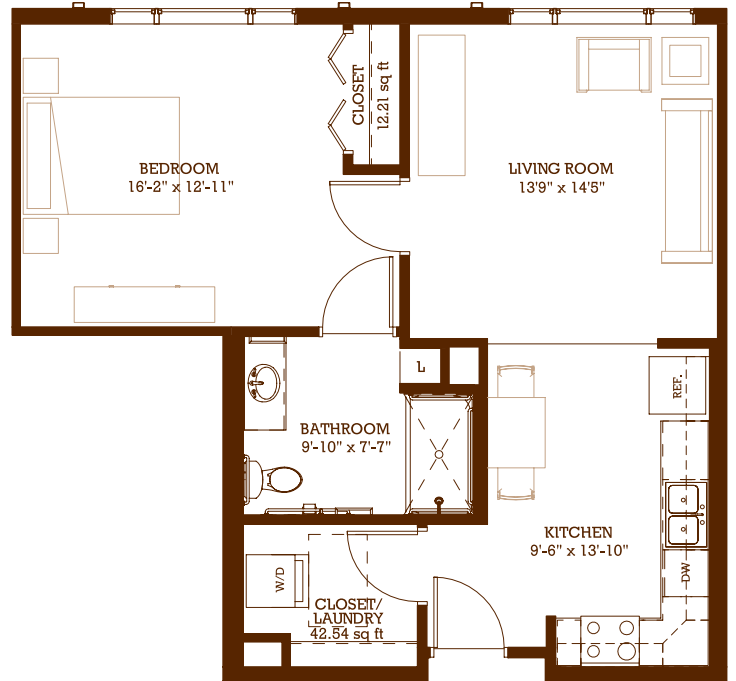

TOWERLIGHT

on Wooddale Avenue

Wooddale 1

1 BED / 1 BATH • 715 square feet

Wooddale 2

1 BED / 1 BATH • 789 square feet

TOWERLIGHT

on Wooddale Avenue

Wooddale 7

1 BED / 1 BATH • 681 square feet

Wooddale 8

1 BED / 1 BATH • 558 square feet

TOWERLIGHT

on Wooddale Avenue

Wooddale 9

1 BED / 1 BATH • 714 square feet

TOWERLIGHT

on Wooddale Avenue

Blackstone 1

1 BED + DEN / 1 BATH • 842 square feet

TOWERLIGHT

on Wooddale Avenue

Victoria 1

2 BED / 2 BATH • 1085 square feet

TOWERLIGHT

on Wooddale Avenue

Victoria 2

2 BED / 2 BATH • 1171 square feet

TOWERLIGHT

on Wooddale Avenue

Victoria 3

2 BED / 2 BATH • 1039 square feet