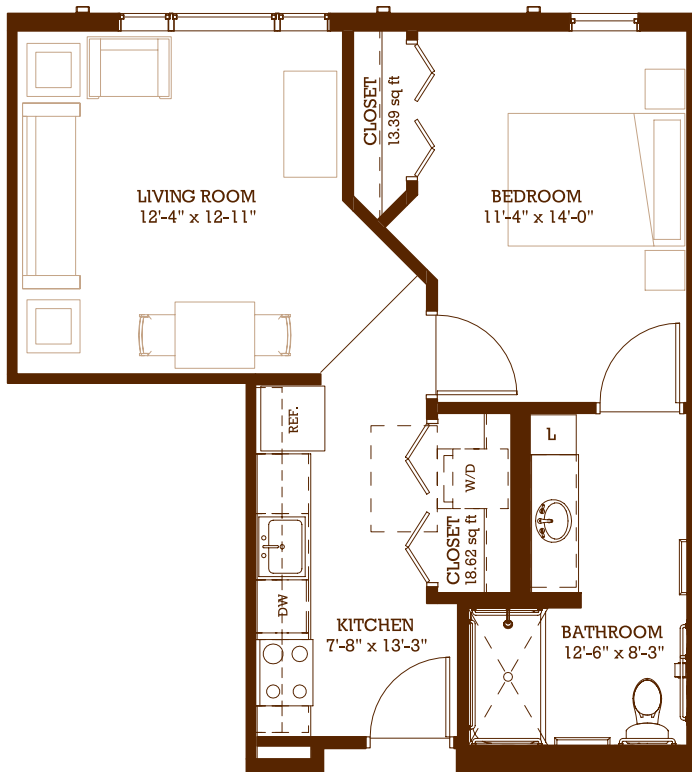

TOWERLIGHT

on Wooddale Avenue

Wooddale 1

1 BED / 1 BATH • 715 square feet

Wooddale 2

1 BED / 1 BATH • 789 square feet

TOWERLIGHT

on Wooddale Avenue

Wooddale 7

1 BED / 1 BATH • 681 square feet

Wooddale 8

1 BED / 1 BATH • 558 square feet

TOWERLIGHT

on Wooddale Avenue

Wooddale 9

1 BED / 1 BATH • 714 square feet

TOWERLIGHT

on Wooddale Avenue

Blackstone 1

1 BED + DEN / 1 BATH • 842 square feet

TOWERLIGHT

on Wooddale Avenue

Victoria 1

2 BED / 2 BATH • 1085 square feet

TOWERLIGHT

on Wooddale Avenue

Victoria 2

2 BED / 2 BATH • 1171 square feet

TOWERLIGHT

on Wooddale Avenue

Victoria 3

2 BED / 2 BATH • 1039 square feet