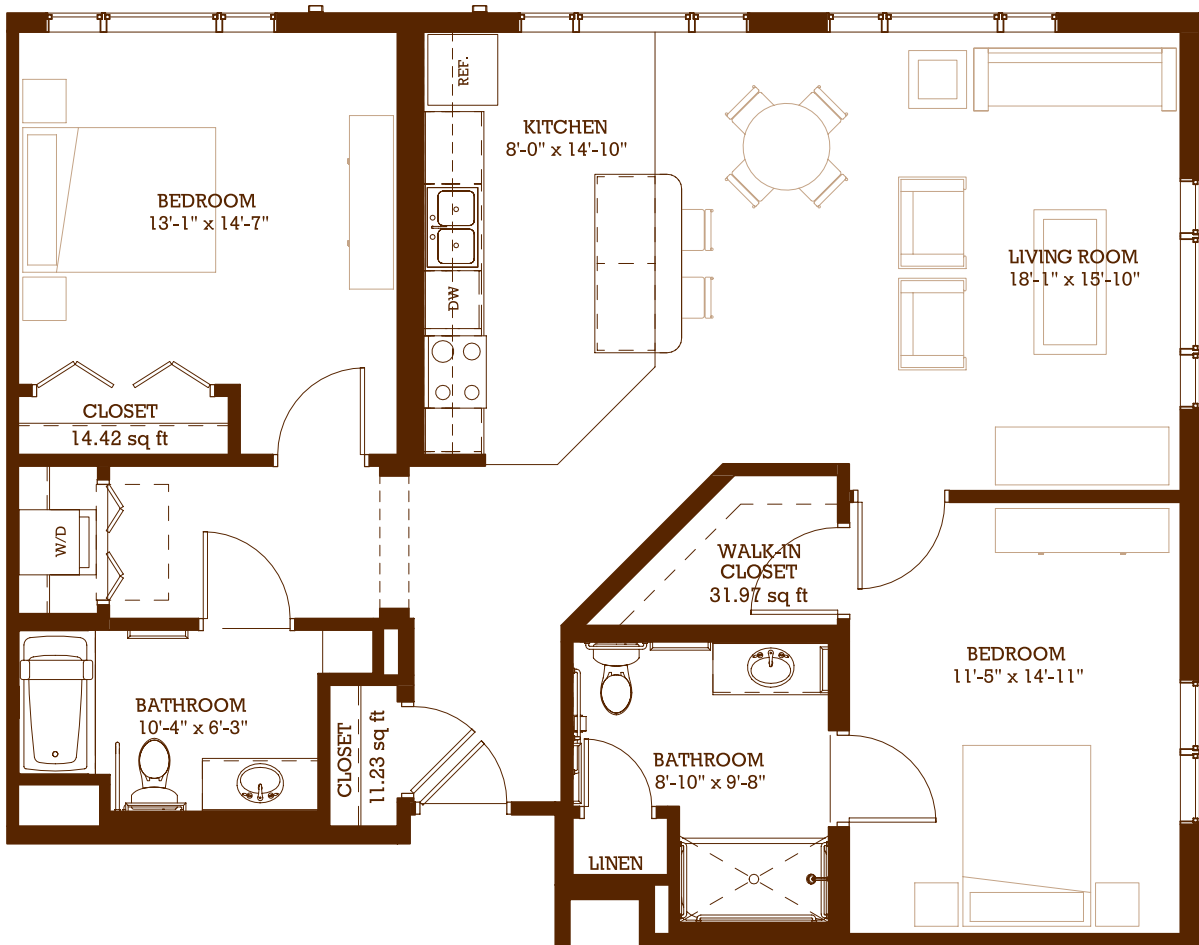

Wooddale 7

1 BED / 1 BATH • 681 square feet

Wooddale 8

1 BED / 1 BATH • 558 square feet

TOWERLIGHT

on Wooddale Avenue

Wooddale 9

1 BED / 1 BATH • 714 square feet

TOWERLIGHT

on Wooddale Avenue

Blackstone 1

1 BED + DEN / 1 BATH • 842 square feet

TOWERLIGHT

on Wooddale Avenue

Victoria 1

2 BED / 2 BATH • 1085 square feet

TOWERLIGHT

on Wooddale Avenue

Victoria 2

2 BED / 2 BATH • 1171 square feet

TOWERLIGHT

on Wooddale Avenue

Victoria 3

2 BED / 2 BATH • 1039 square feet

TOWERLIGHT

on Wooddale Avenue

Victoria 4

2 BED / 1 BATH • 801 square feet

TOWERLIGHT

on Wooddale Avenue

Guest / Care Suite

STUDIO • 387 square feet
