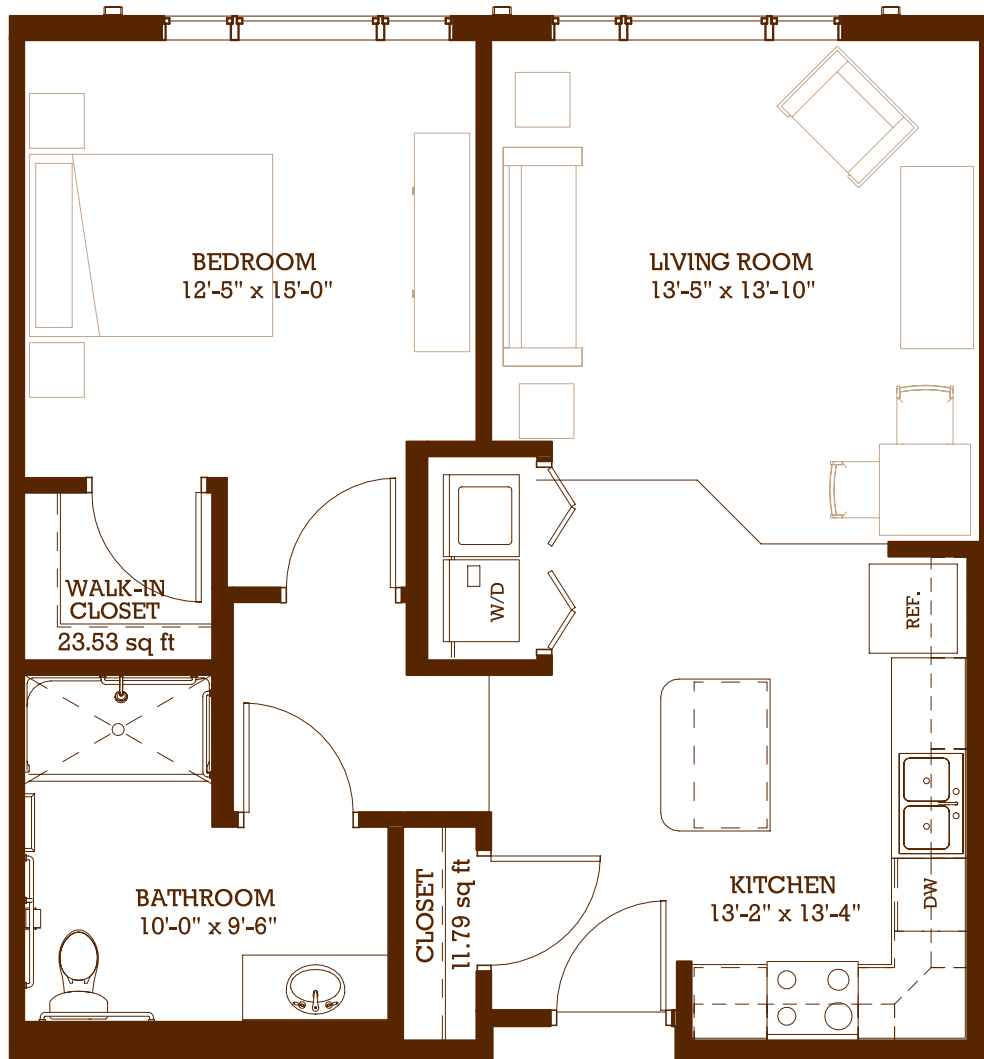

TOWERLIGHT

on Wooddale Avenue

Wooddale 1

1 BED / 1 BATH • 715 square feet

Wooddale 2

1 BED / 1 BATH • 789 square feet

TOWERLIGHT

on Wooddale Avenue

Wooddale 7

1 BED / 1 BATH • 681 square feet

Wooddale 8

1 BED / 1 BATH • 558 square feet

TOWERLIGHT

on Wooddale Avenue

Wooddale 9

1 BED / 1 BATH • 714 square feet

TOWERLIGHT

on Wooddale Avenue

Blackstone 1

1 BED + DEN / 1 BATH • 842 square feet

TOWERLIGHT

on Wooddale Avenue

Victoria 1

2 BED / 2 BATH • 1085 square feet

TOWERLIGHT

on Wooddale Avenue

Victoria 2

2 BED / 2 BATH • 1171 square feet

TOWERLIGHT

on Wooddale Avenue

Victoria 3

2 BED / 2 BATH • 1039 square feet