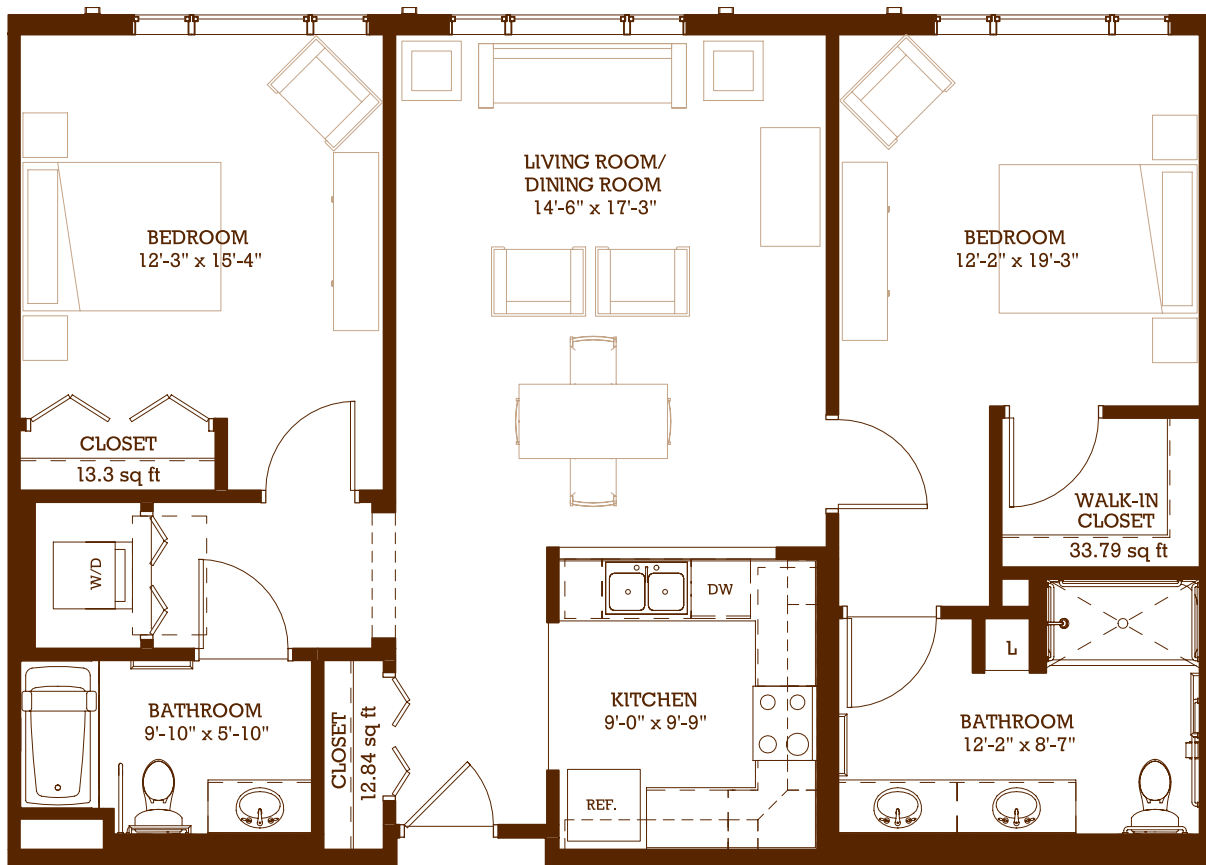

Wooddale 7

1 BED / 1 BATH • 681 square feet

Wooddale 8

1 BED / 1 BATH • 558 square feet

TOWERLIGHT

on Wooddale Avenue

Wooddale 9

1 BED / 1 BATH • 714 square feet

TOWERLIGHT

on Wooddale Avenue

Blackstone 1

1 BED + DEN / 1 BATH • 842 square feet

TOWERLIGHT

on Wooddale Avenue

Victoria 1

2 BED / 2 BATH • 1085 square feet

TOWERLIGHT

on Wooddale Avenue

Victoria 2

2 BED / 2 BATH • 1171 square feet

TOWERLIGHT

on Wooddale Avenue

Victoria 3

2 BED / 2 BATH • 1039 square feet

TOWERLIGHT

on Wooddale Avenue

Victoria 4

2 BED / 1 BATH • 801 square feet

TOWERLIGHT

on Wooddale Avenue

Guest / Care Suite

STUDIO • 387 square feet
